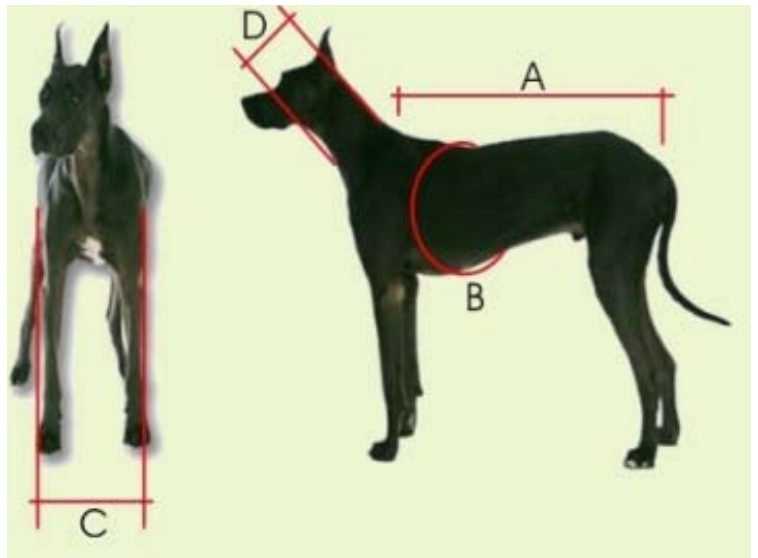

Measurement Guide:

Learn how to correctly measure your dog, view our useful sizing chart and the coat size guide.

* all measurements are in inches.

Measurement Description

- A Body Length From base of neck to base of tail.
- B Chest Girth Circumference of chest at thickest point.
- C Chest Width Horizontal distance across chest.
- D Neck Girth Circumference of base of neck.

Coat Size Guide:

Coat size is determined by back length and chest girth.

All Breed Guide

Coat Size	Coat Length	Coat Girth
XXS	10	14 to 18
XS	12	18 to 22
XS	14	18 to 22
S	16	20 to 24
S	18	20 to 24
M	21	26 to 32
M	22	28 to 34
M	24	28 to 34
L	26	32 to 38
L	30	34 to 40
XL	33	36 to 42
XL	36	38 to 44

Whippet Guide

Coat Size	Coat Length	Coat Girth
S	21	20 to 22
M	23	22 to 25
L	25	25 to 28

Long & Lean Guide

Coat Size	Coat Length	Coat Girth
XS	24	25 to 28
S	26	26 to 29
M	28	26 to 29
L	30	30 to 33
XL	32	30 to 33